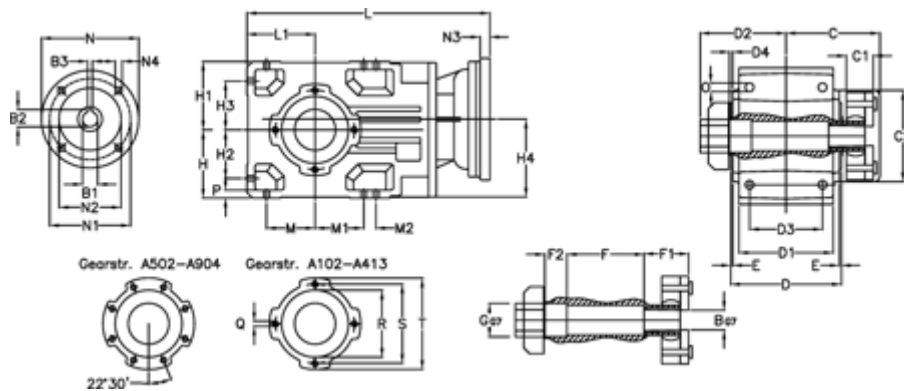

Article number: 29600201416120  
 Description: Bevel helical gearbox  
 A202QF25-14,1-P63B5

## Measures

B = 25	D1 = 110	F2 = 36	L = 306.0	N3 = -
B1 = 11	D2 = 60	G = 32	L1 = 80	N4 = M8x19
B2 = 12.8	D3 = 90	GA = 14,5 NM	M = 60.0	O = 9.5
B3 = 4	d4 = 4.5	H = 80	M1 = 60.0	P = 9
C = 89.5	Description = A202QF-xx-P63 B5	H1 = 80	M2 = -	Q = M8x15
C1 = 23	E = 3.0	H2 = 60.0	N = 140	R = 95
C2 = 72.0	F = 77.5	H3 = 60.0	N1 = 115	S = 115
D = 136	F1 = 36.0	H4 = 93.0	N2 = 95	T = 140